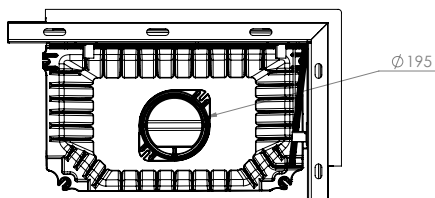

# FONT 800 L G

Model	FONT 800 L G
Heating power range (kW)	8 - 21
Heating efficiency (%)	85
Weight (kg)	200
Material	Cast
Fuel type	Wood
Exhaust outlet diameter (mm)	200
Exhaust gas temperature (°C)	190
Max Wood height (cm)	20
Glass	Ceramic
Stone	Vermiculite
Warranty (Year)	5

## Technical drawing