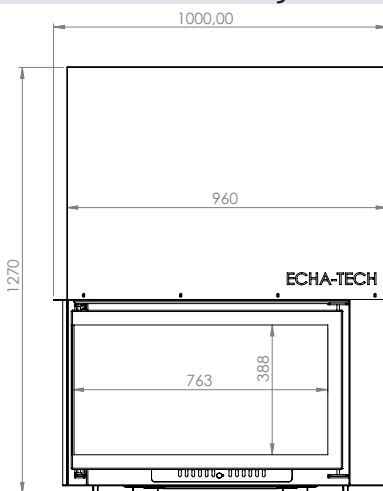

# FONT 800 L G

Model	FONT 800 L G
Heating power range (kW)	8 - 21
Heating efficiency (%)	85
Weight (kg)	200
Material	Cast
Fuel type	Wood
Exhaust outlet diameter (mm)	200
Exhaust gas temperature (°C)	190
Max Wood height (cm)	20
Glass	Ceramic
Stone	Vermiculite
Warranty (Year)	5

## Technical drawing