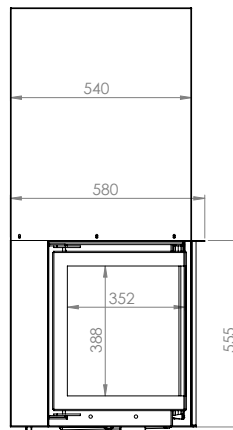

# FONT 800 L G

Model	FONT 800 L G
Heating power range (kW)	8 - 21
Heating efficiency (%)	85
Weight (kg)	200
Material	Cast
Fuel type	Wood
Exhaust outlet diameter (mm)	200
Exhaust gas temperature (°C)	190
Max Wood height (cm)	20
Glass	Ceramic
Stone	Vermiculite
Warranty (Year)	5

## Technical drawing